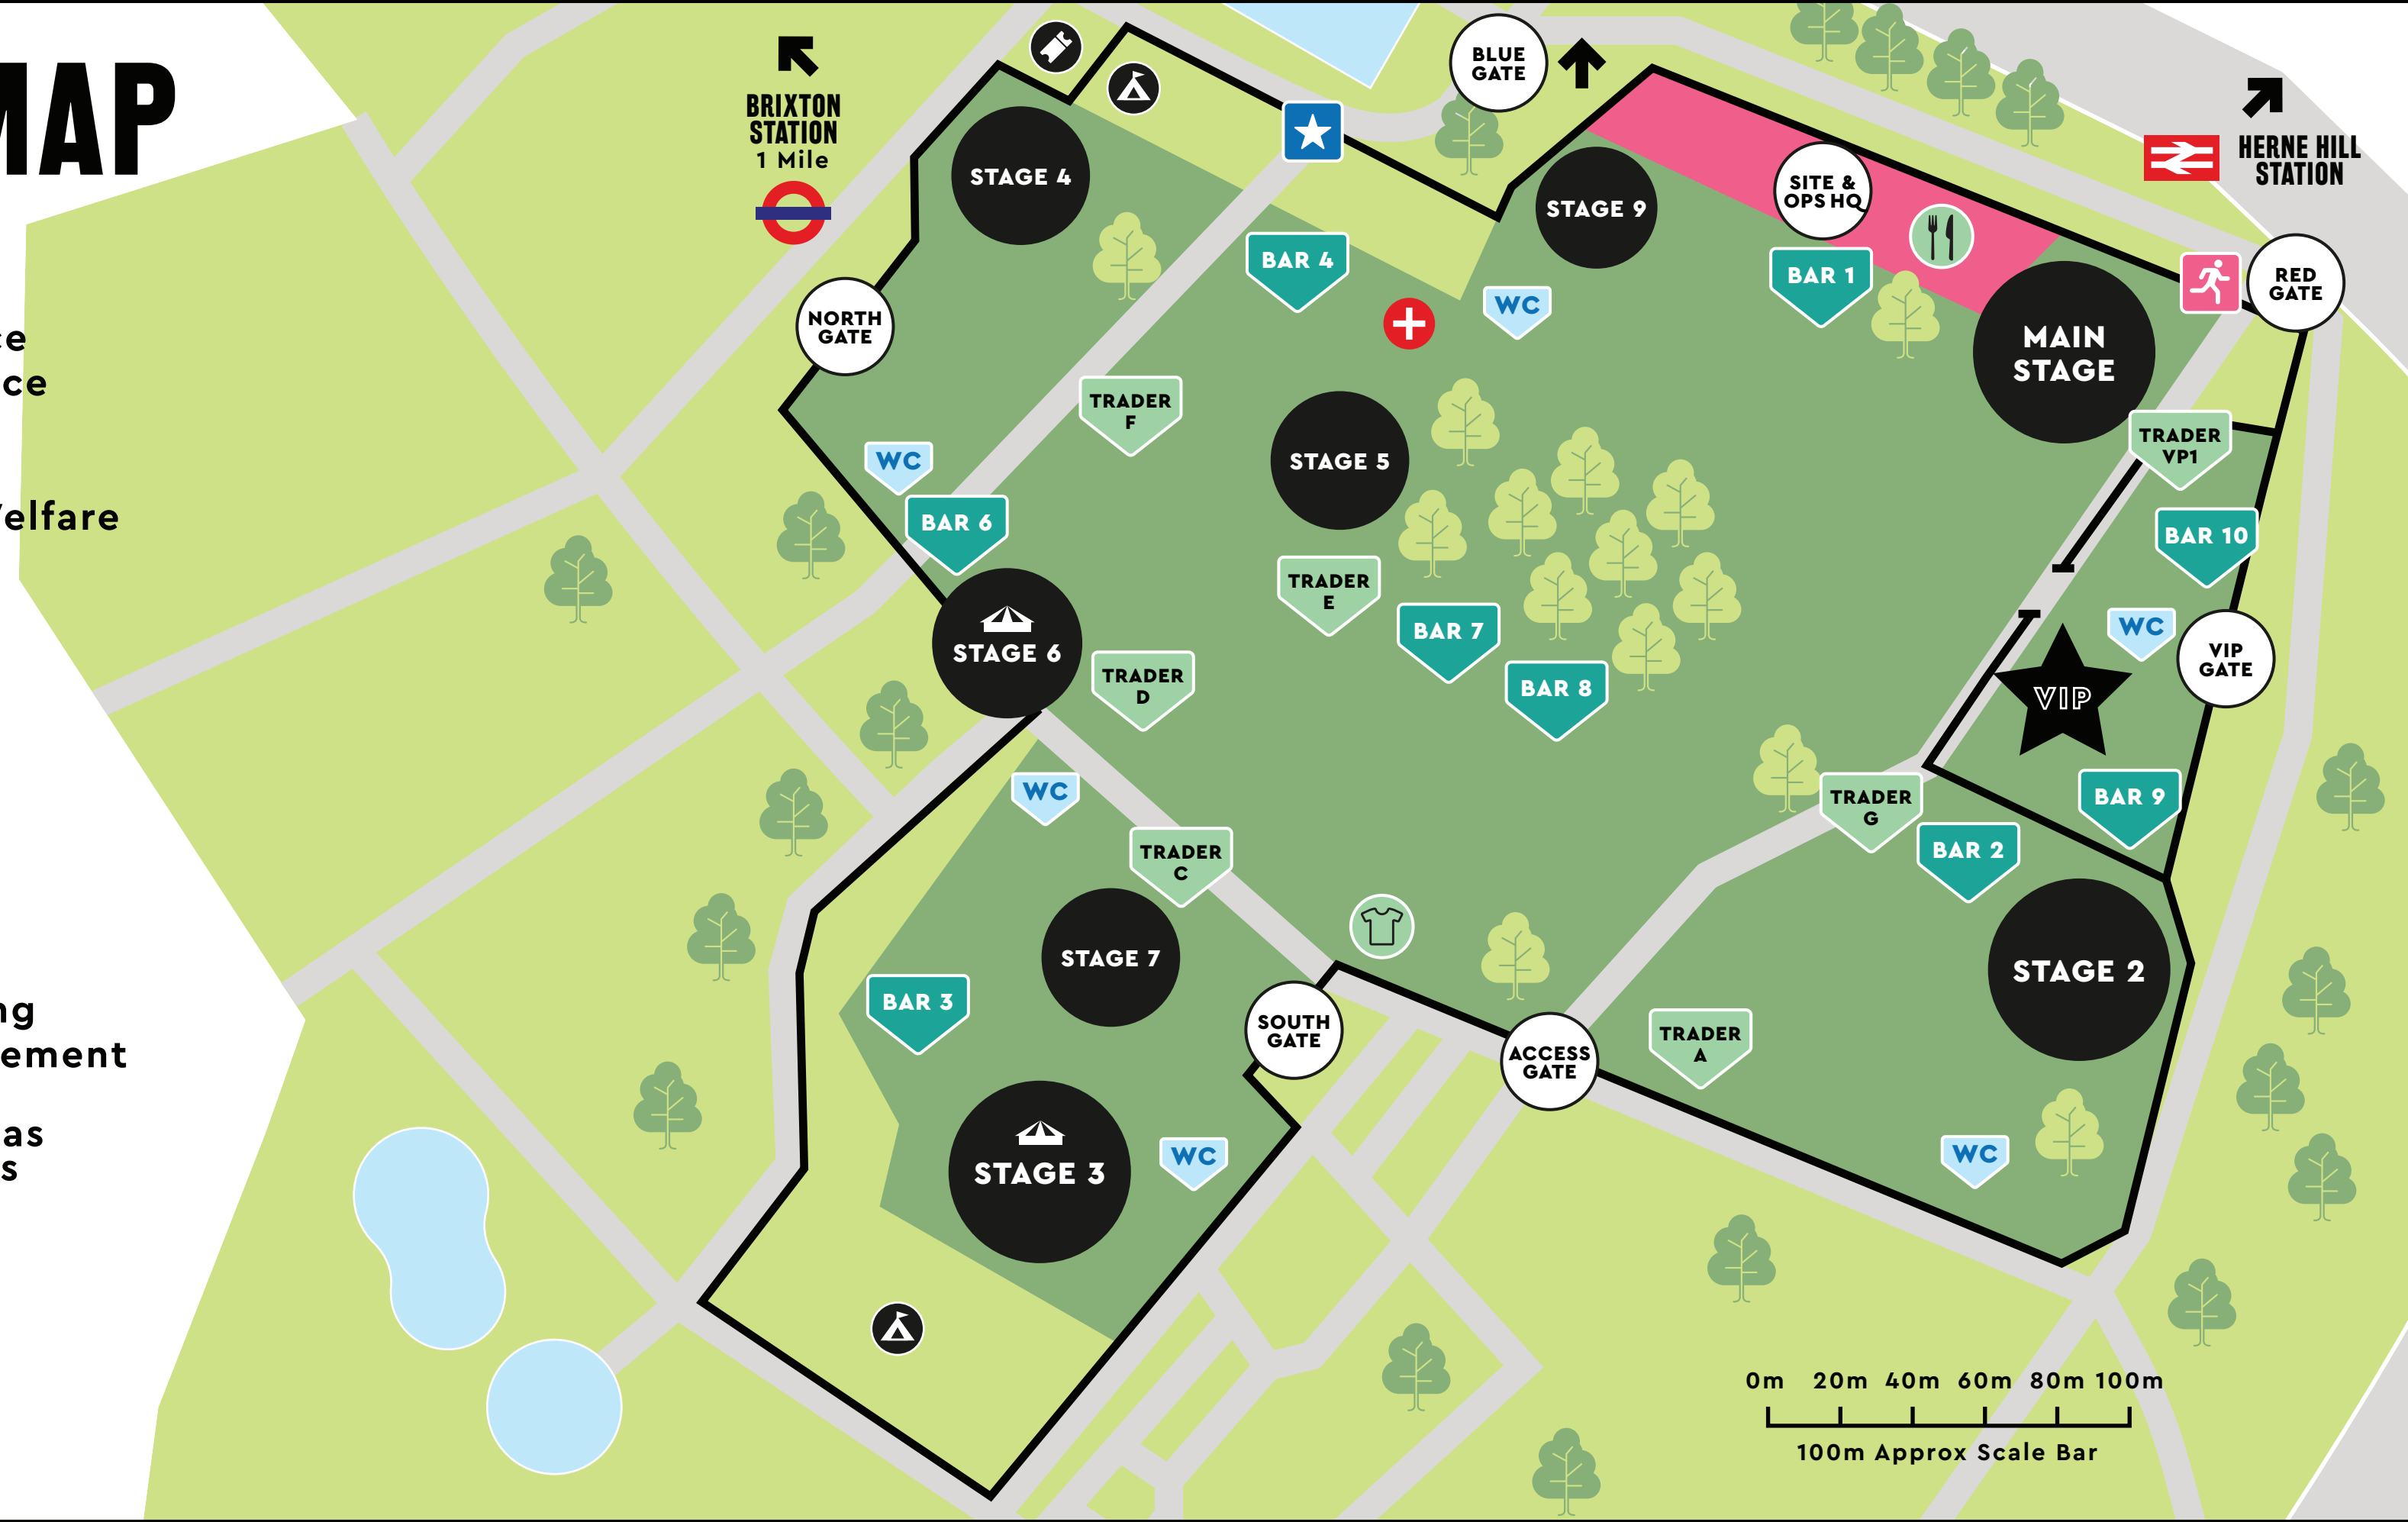

SITE MAP

-  Box Office
-  Entrance
-  Staff Entrance
-  Artist Entrance
-  Bars
-  Toilets
-  First Aid & Welfare
-  Traders
-  VIP Area
-  Stage 1
-  Stage 2
-  Stage 3
-  Stage 4
-  Stage 5
-  Stage 6
-  Stage 7
-  Stage 9
-  Crew Catering
-  Event Management Compound
-  Camping Areas & Bunker Bins
-  Merch

**BROCK
WELL
LIVE**

BRIXTON STATION
1 Mile

HERNE HILL STATION

0m 20m 40m 60m 80m 100m
100m Approx Scale Bar